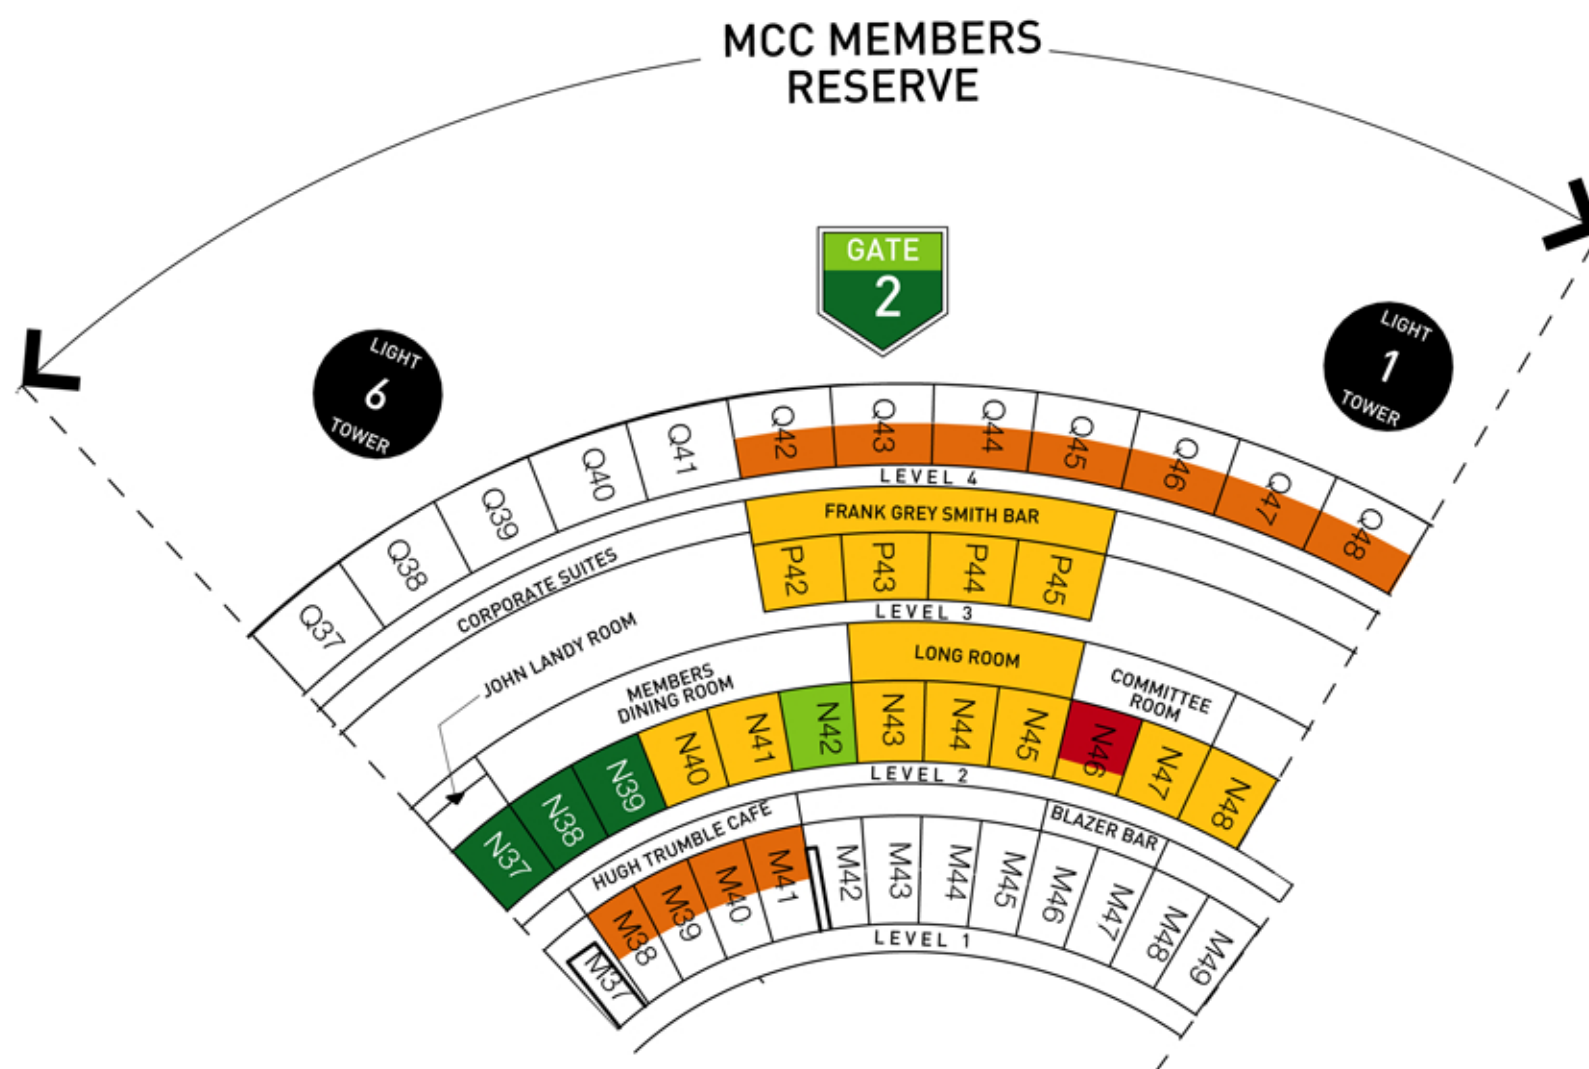

# SEATING PLAN

# MCC MEMBERS RESERVE 2011/12 International Cricket Season

### LEGEND

- PRE-PURCHASED RESERVED SEATS
- COMMITTEE
- 50- YEAR MEMBERS
- MEMBERS DINING ROOM RESERVED SEATS
- MEMBER- ONLY WALK-UP AREAS (BALCONY SEATING)  
(Available to visitors with a Long Room or Balcony pass. Seat tickets will be issued once members and guests have chosen their seat.)

THE REMAINING UNSHADED AREAS ARE AVAILABLE FOR MEMBERS AND VISITORS ON A WALK-UP BASIS.