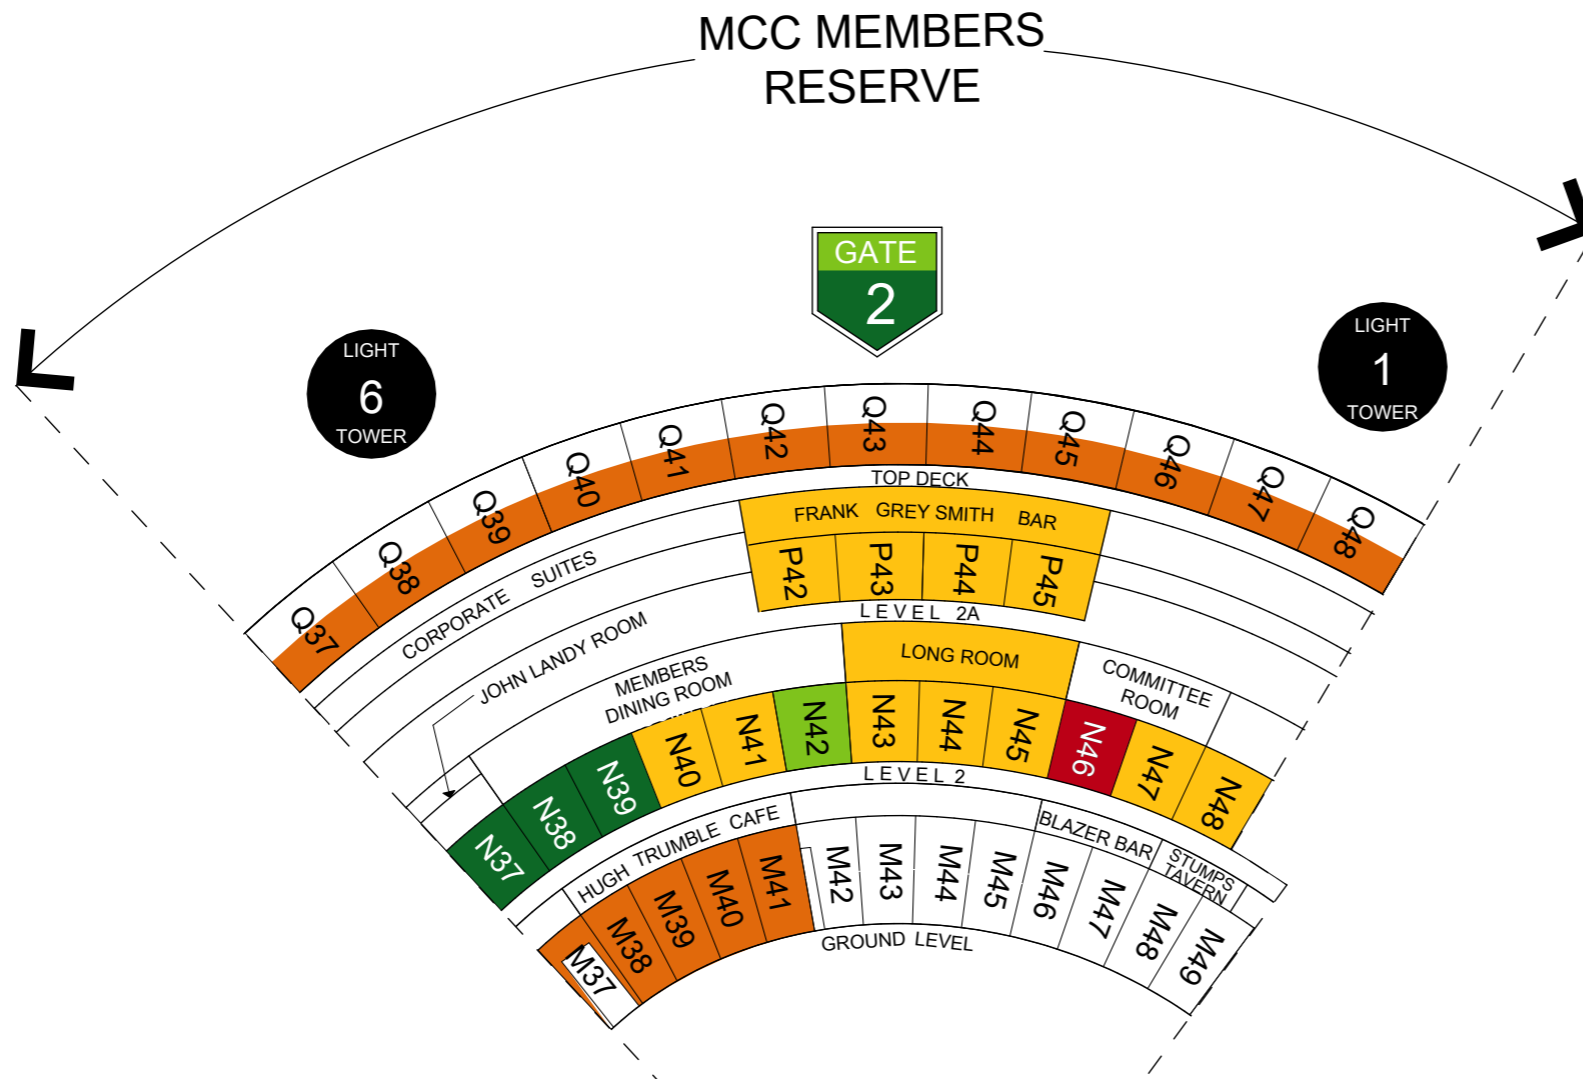

SEATING PLAN

MCC MEMBERS RESERVE

2016/17 International & BBL Cricket Season

LEGEND

- PRE-PURCHASED RESERVED SEATS
- COMMITTEE
- 50-YEAR MEMBERS
- MEMBERS DINING ROOM RESERVED SEATS
 - Will include Bay N40 on Day 1 & 2 of the Test Match
 - There will be no dining room reserved seating for BBL matches
- MEMBER-ONLY WALK-UP AREAS (BALCONY SEATING)

THE REMAINING UNSHADED AREAS ARE AVAILABLE FOR MEMBERS AND VISITORS ON A WALK-UP BASIS.

UNSOLD RESERVED SEATING WILL BE AVAILABLE FOR WALK-UP ON THE DAY.

Note: Access rights for Provisional members and their guests to particular areas is subject to the conditions of the access category for each event day.