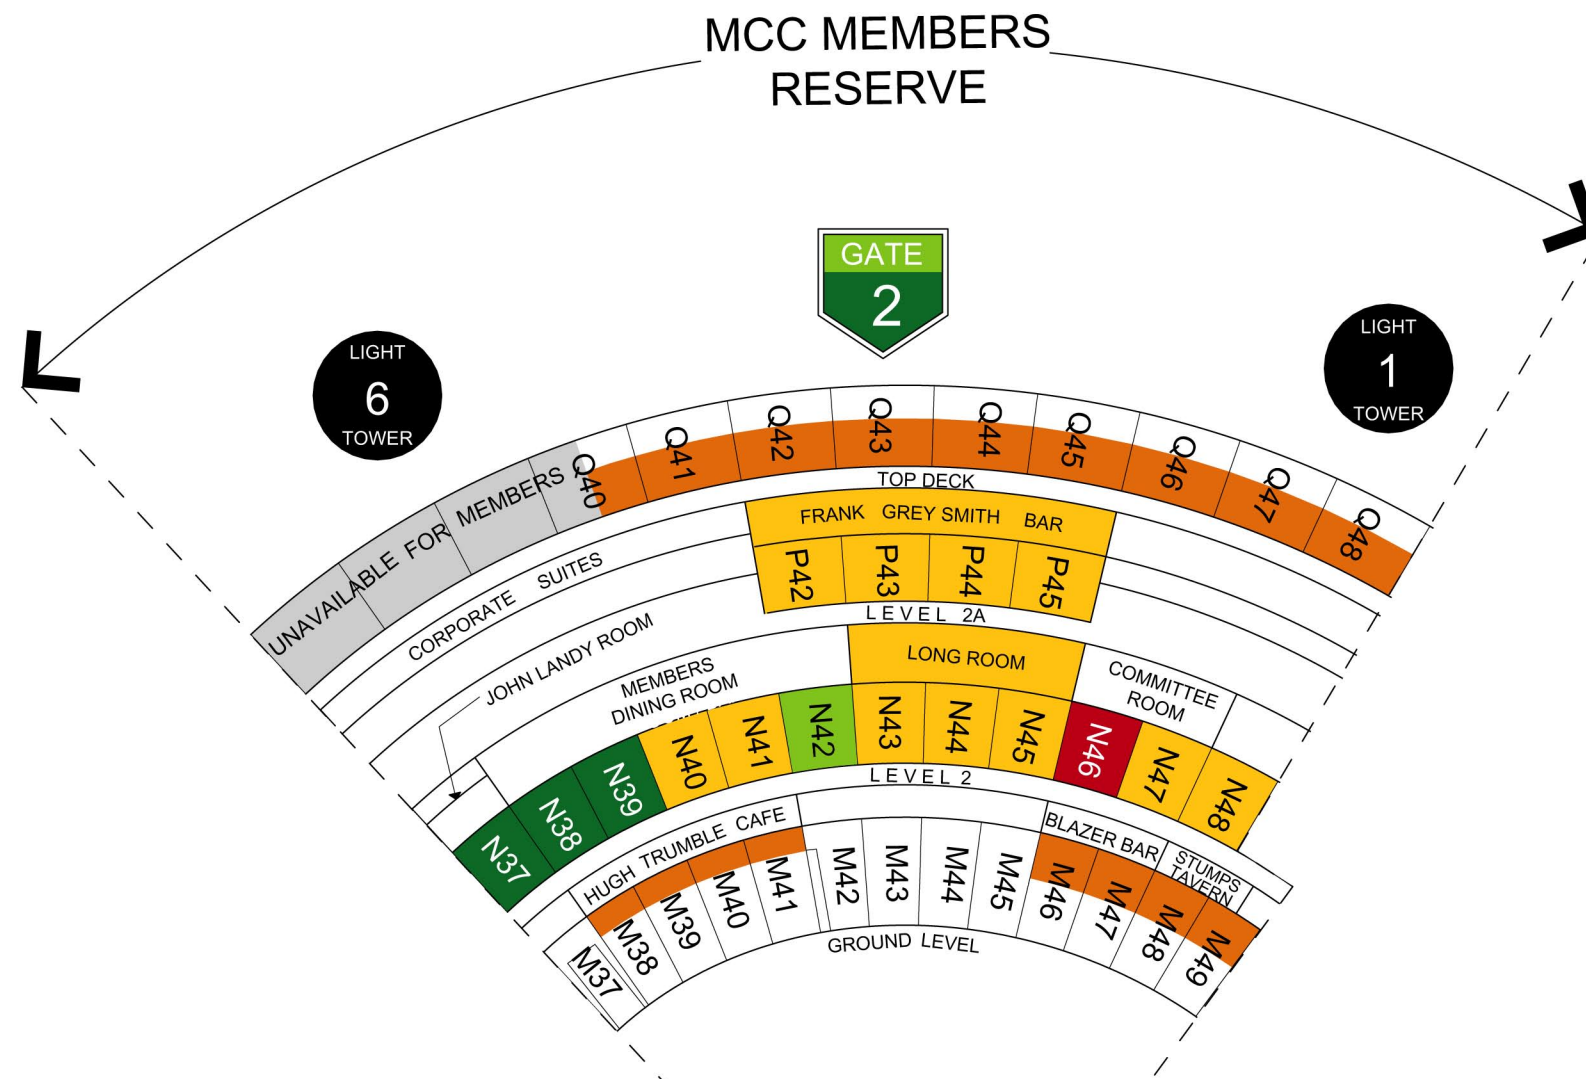

SEATING PLAN

MCC MEMBERS RESERVE 2017 CHEVROLET BRAZIL GLOBAL TOUR

LEGEND

- PRE-PURCHASED RESERVED SEATS
- COMMITTEE
- 50-YEAR MEMBERS
- MEMBERS DINING ROOM RESERVED SEATS
- MEMBER-ONLY WALK-UP AREAS (BALCONY SEATING)

THE REMAINING UNSHADED AREAS ARE AVAILABLE FOR MEMBERS AND VISITORS ON A WALK-UP BASIS.

UNSOLD RESERVED SEATING WILL BE AVAILABLE FOR WALK-UP ON THE DAY.

NOTE: ACCESS RIGHTS FOR PROVISIONAL MEMBERS AND THEIR GUESTS TO PARTICULAR AREAS IS SUBJECT TO THE CONDITIONS OF THE ACCESS CATEGORY FOR EACH EVENT DAY.