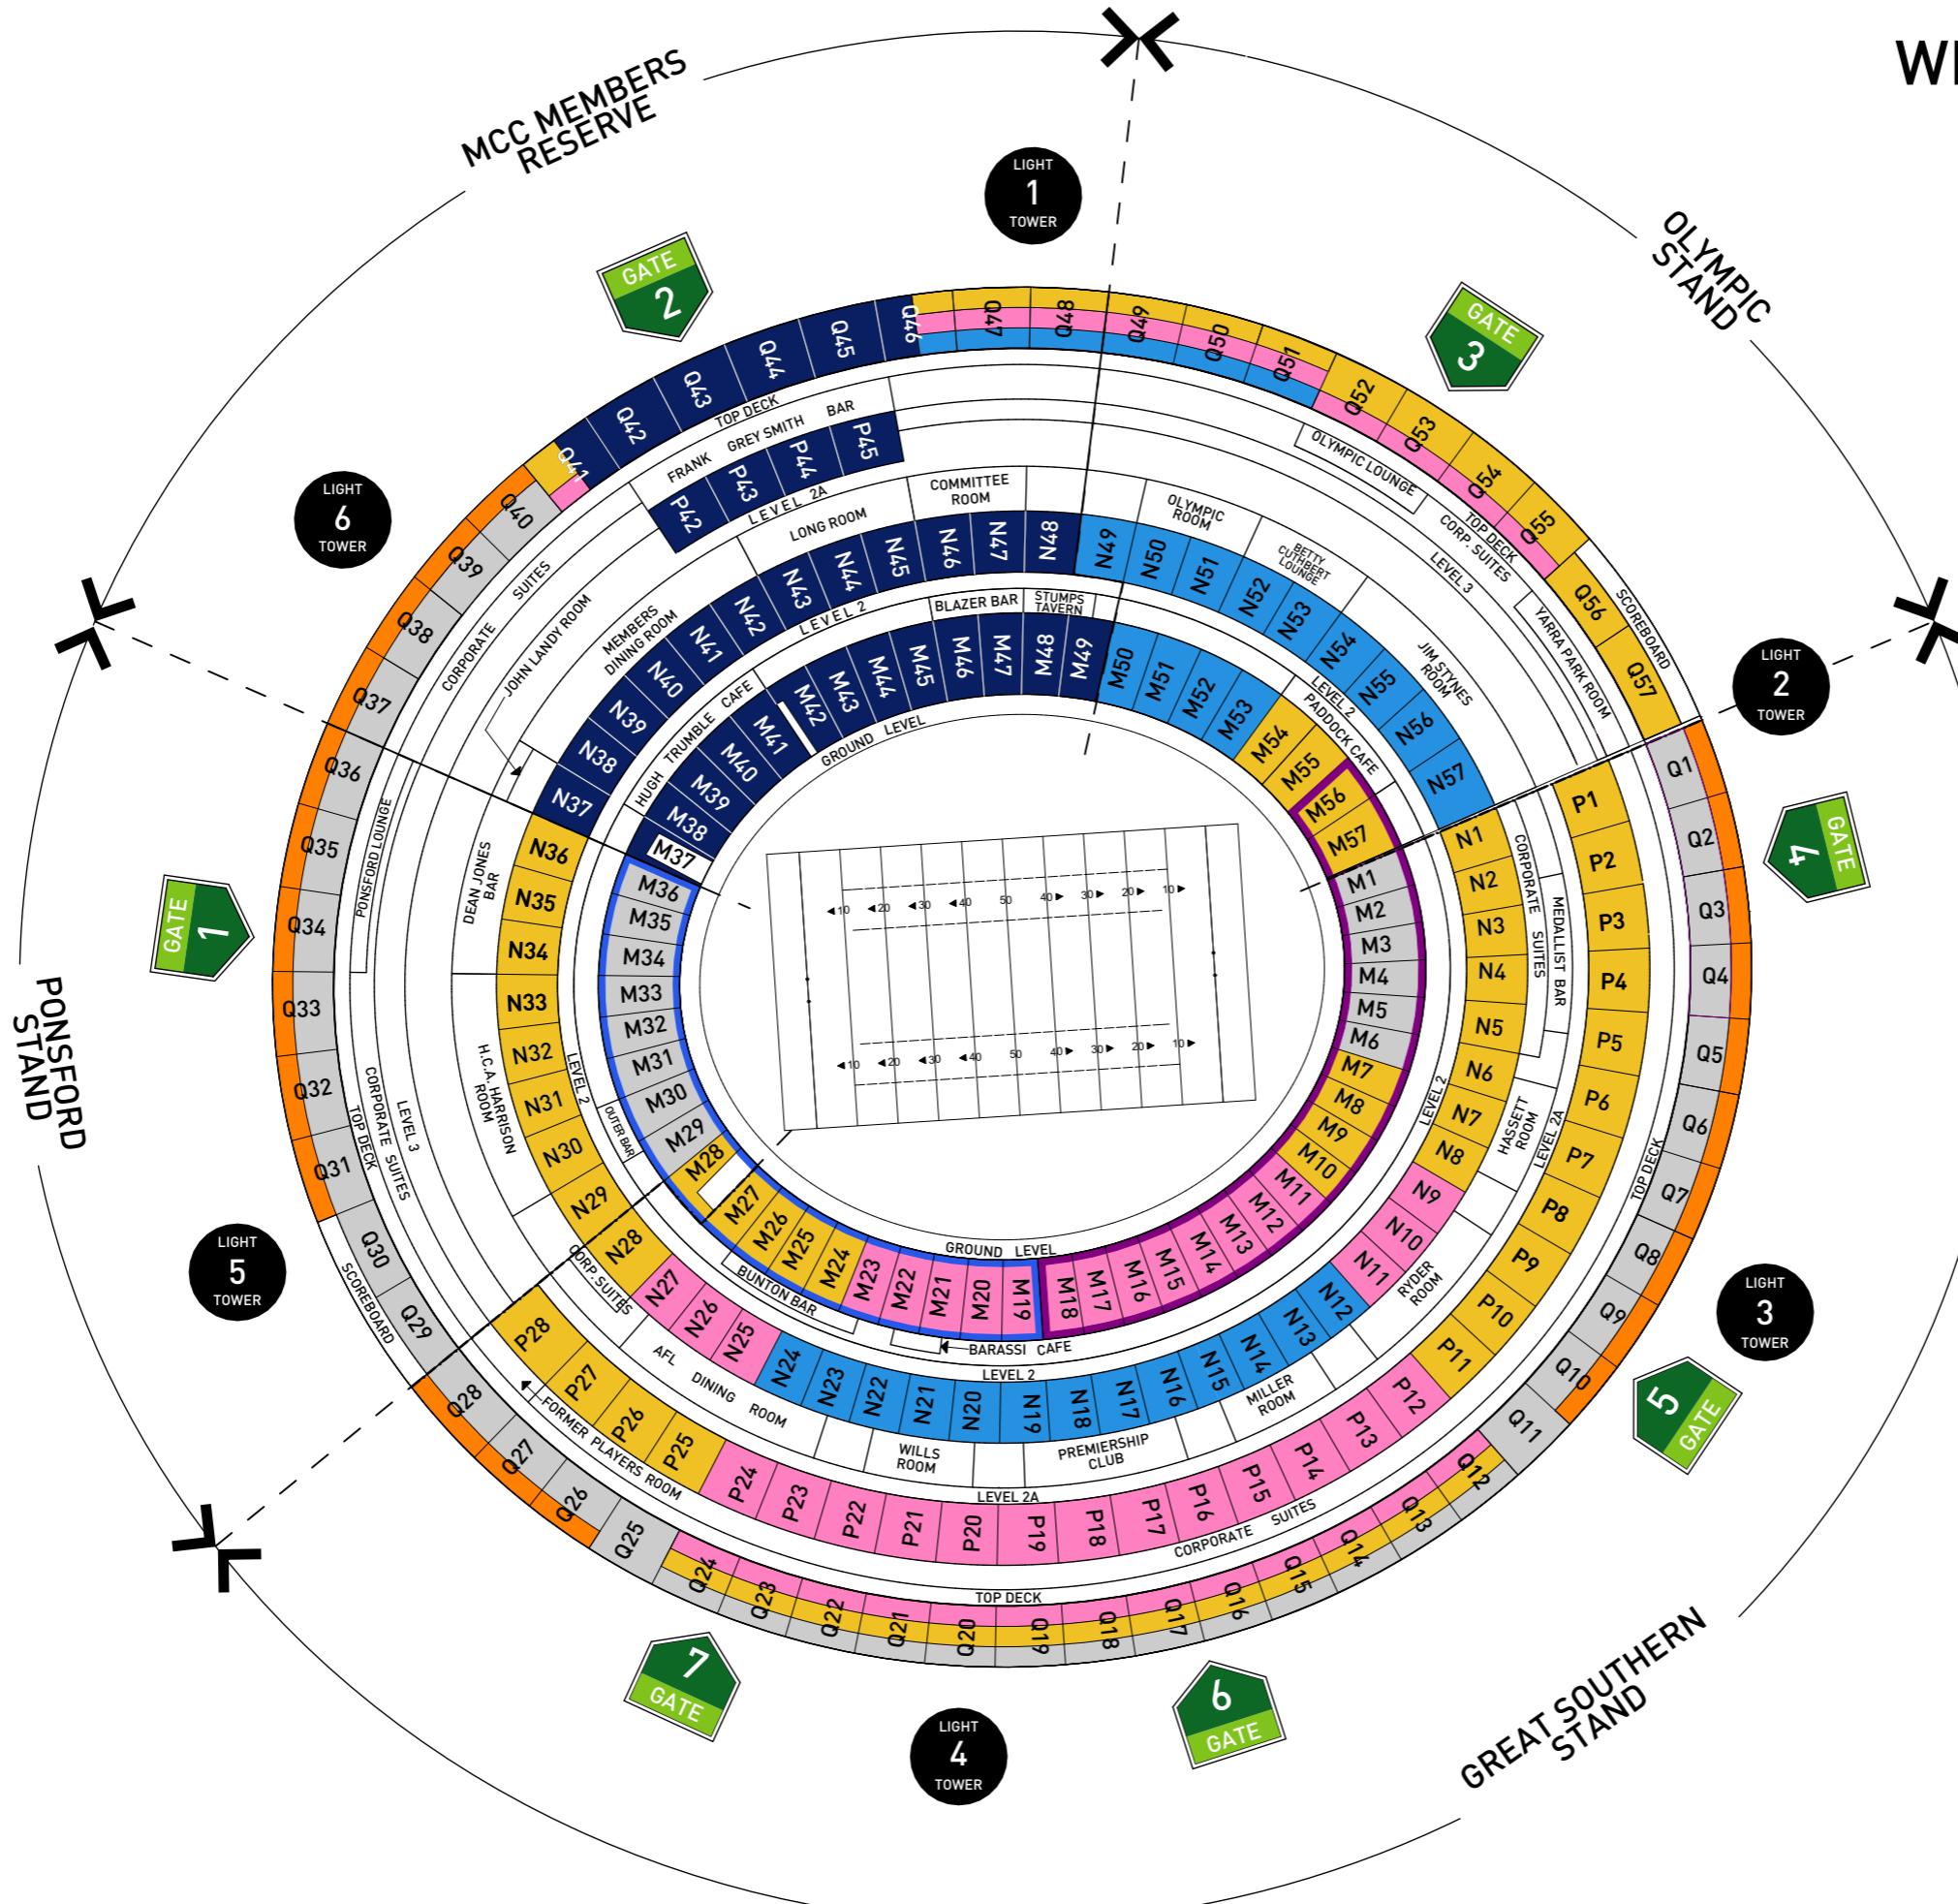

SEATING PLAN

STATE OF ORIGIN - GAME I WEDNESDAY JUNE 6, 2018

LEGEND

- DIAMOND RESERVE
- PLATINUM RESERVE
- GOLD RESERVE
- SILVER RESERVE
- BRONZE RESERVE
- MCC MEMBERS RESERVE
- MAROON MEMBERS
- BLATCHYS BLUES

THIS MAP IS SUBJECT TO CHANGE WITHOUT NOTICE. THIS IS AN INDICATION OF SEATING ONLY. PRICES AND PRICING CATEGORIES MAY CHANGE WITHOUT NOTICE.