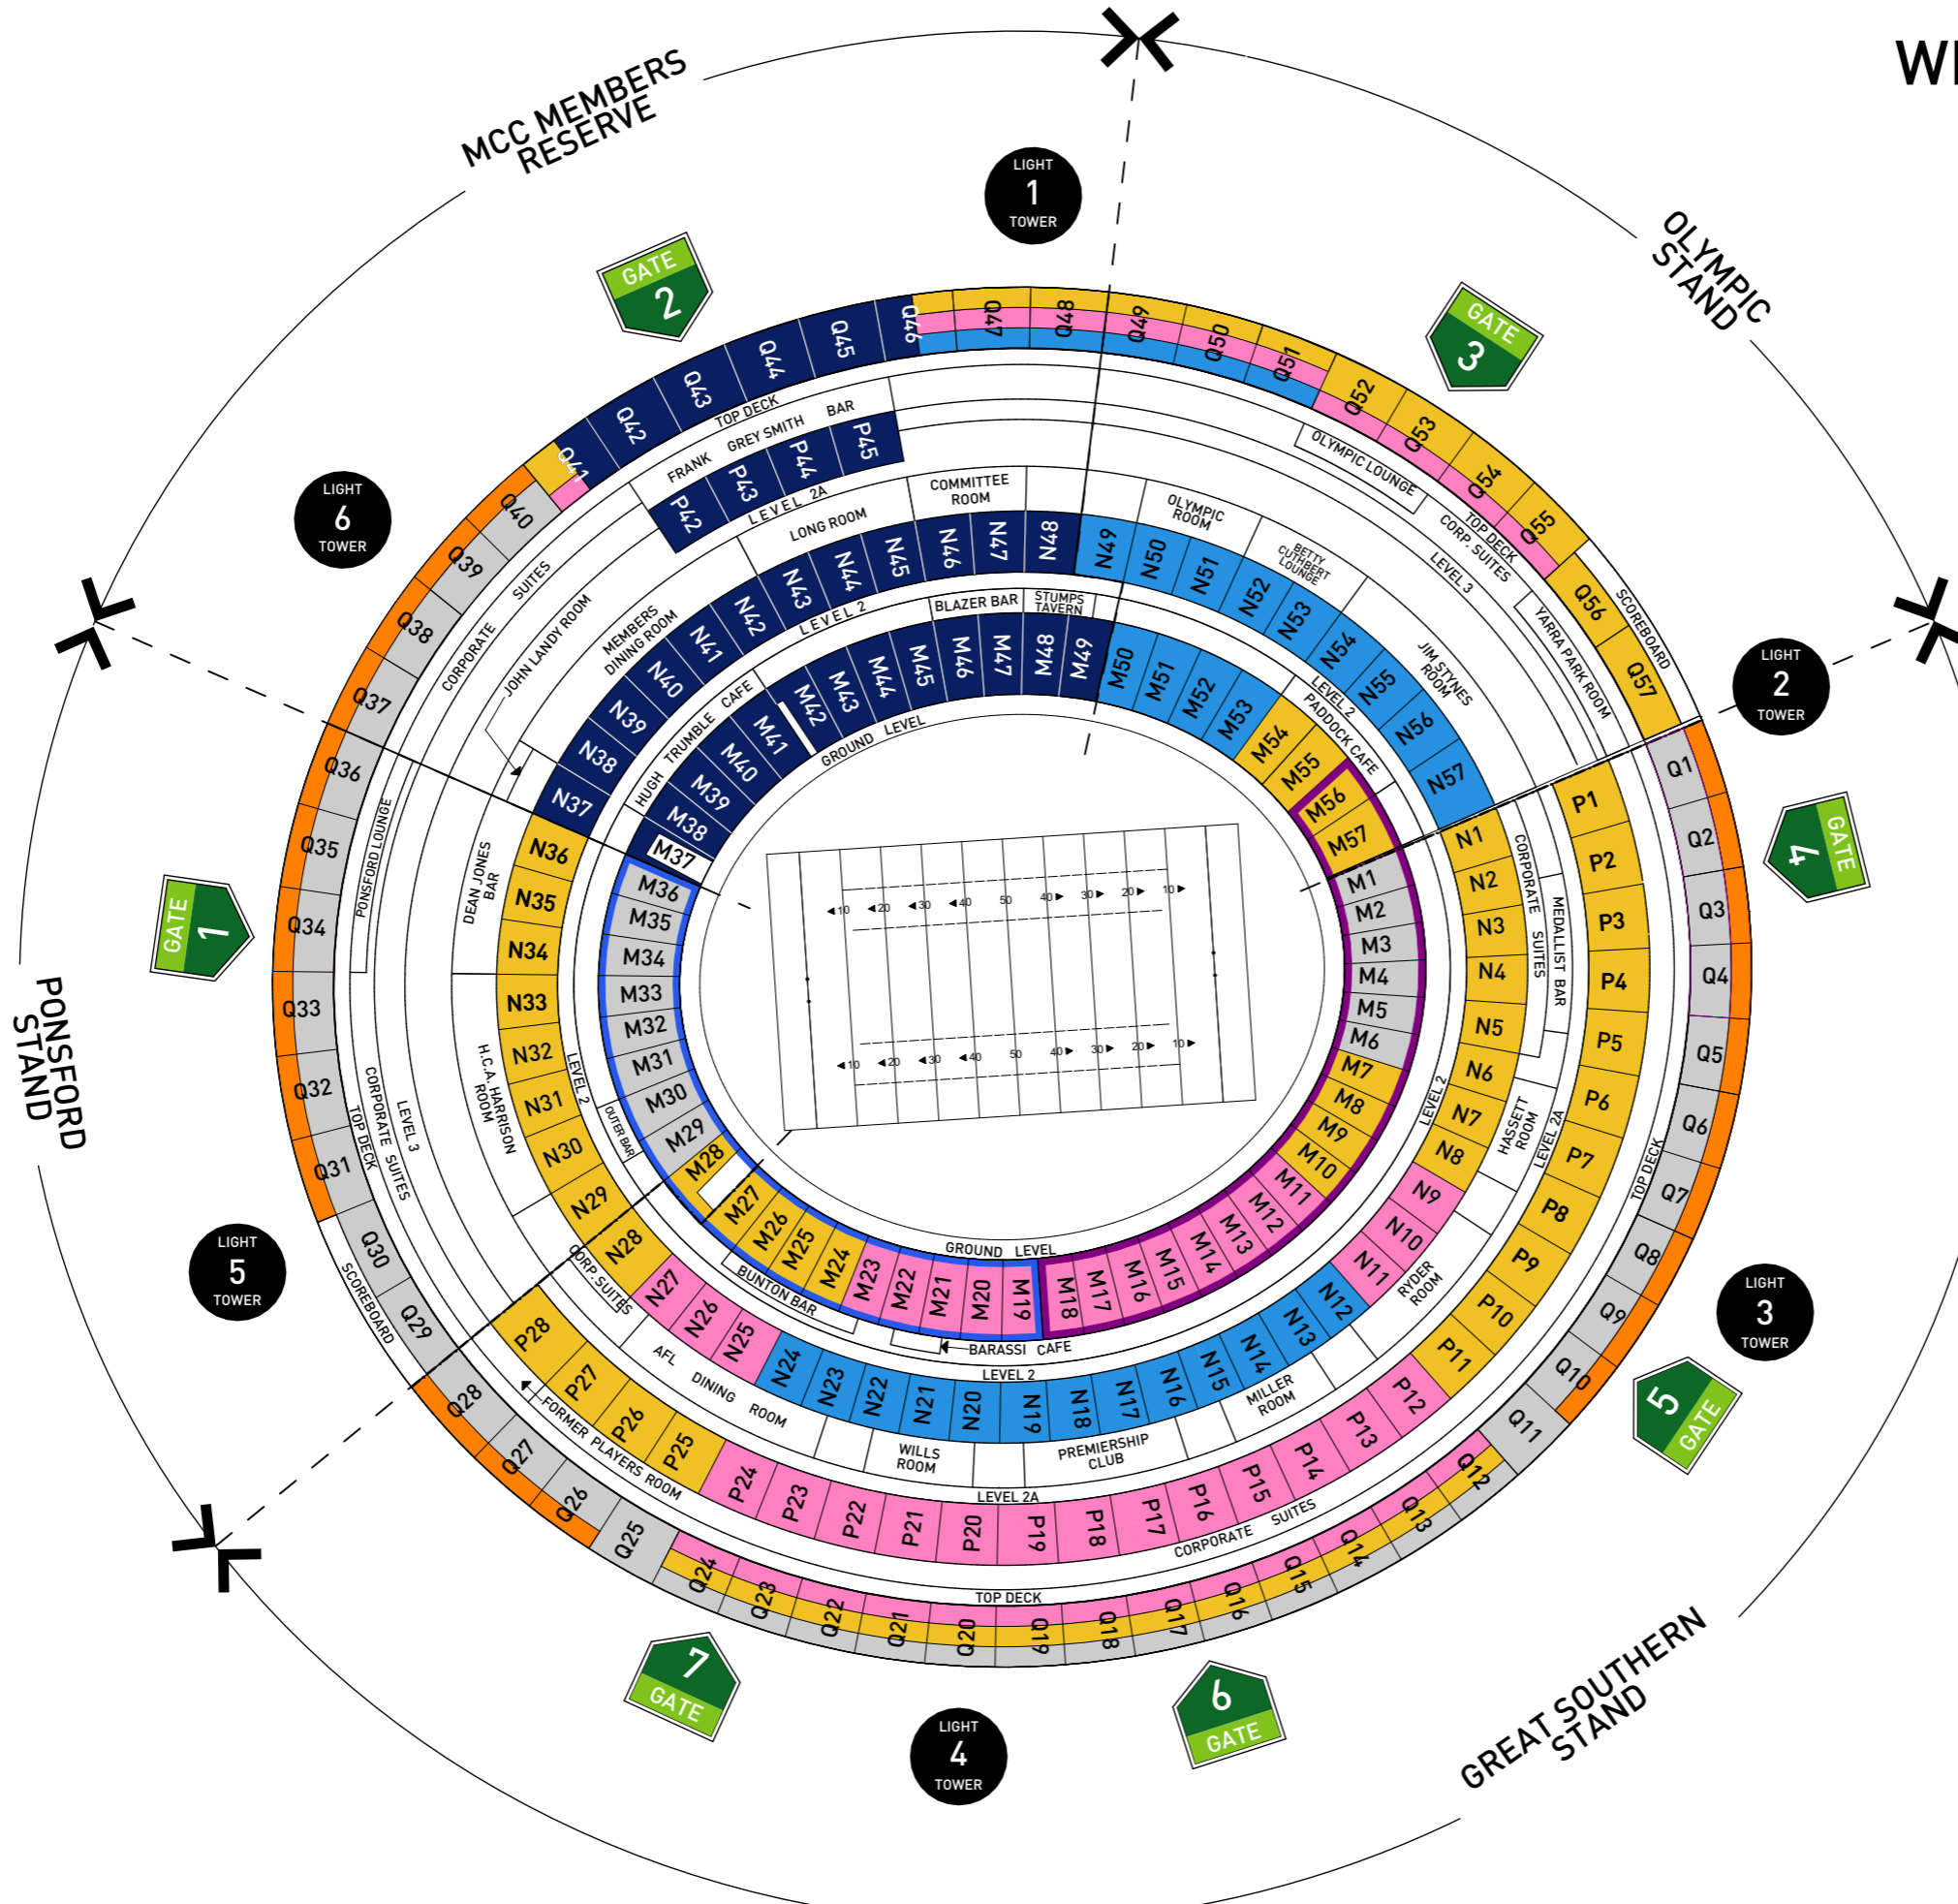

# SEATING PLAN

# STATE OF ORIGIN - GAME I WEDNESDAY JUNE 6, 2018

### LEGEND

- DIAMOND RESERVE
- PLATINUM RESERVE
- GOLD RESERVE
- SILVER RESERVE
- BRONZE RESERVE
- MCC MEMBERS RESERVE
- MAROON MEMBERS
- BLATCHYS BLUES

THIS MAP IS SUBJECT TO CHANGE WITHOUT NOTICE. THIS IS AN INDICATION OF SEATING ONLY. PRICES AND PRICING CATEGORIES MAY CHANGE WITHOUT NOTICE.